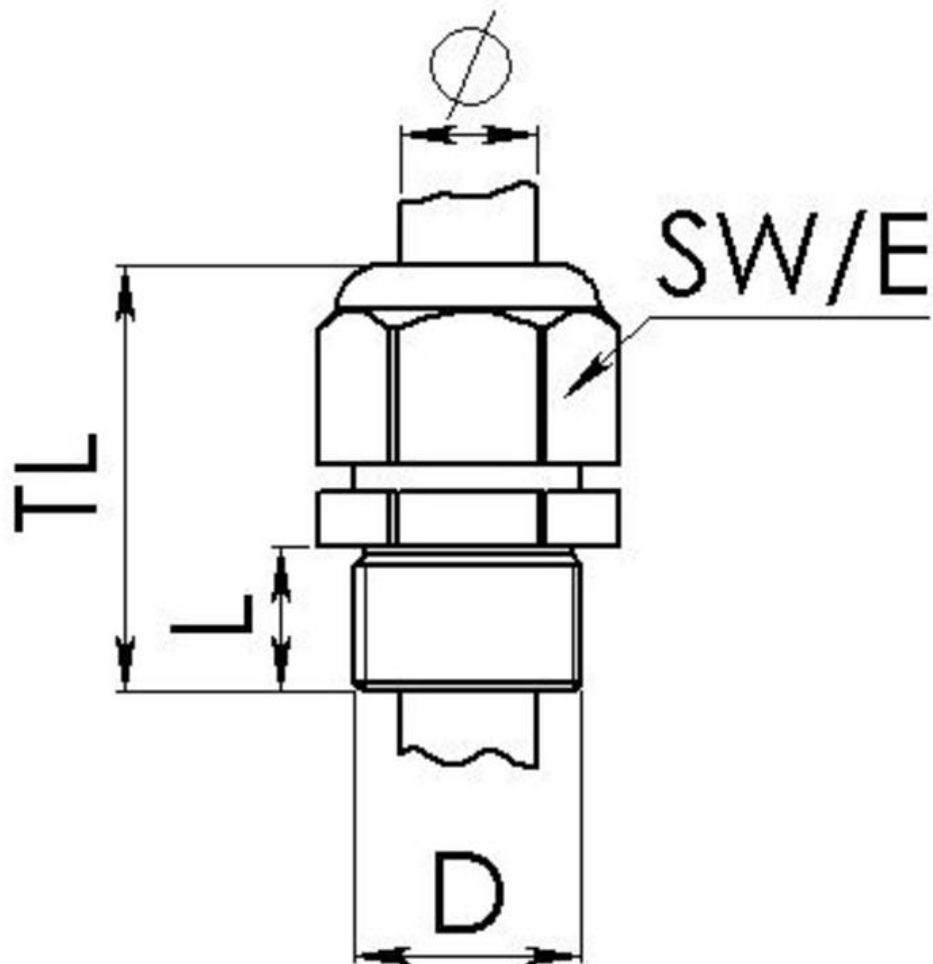

Your Contact:

WISKA Systems Ibérica, S. L.

Mr. Javier Cebrián · C/ Roquetes Nave 117 – Pol. Ind. Can Magre · 08187 Sta. Eulalia de Ronçana · Barcelona, España

☎ +34 (93) 844 65 73 · 📠 +34 (93) 844 86 77

contact@wiska.es · www.wiska.es