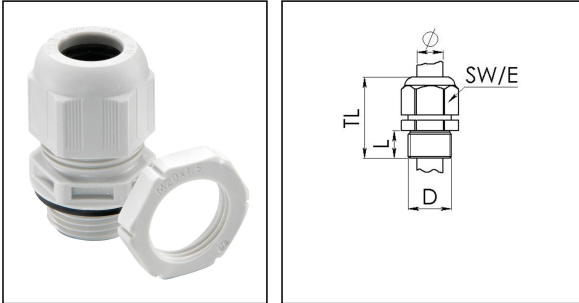

GLP20+ grey

Cable gland with locknut, polyamide, M20, RAL 7035

Product illustrations are exemplary and may differ from the chosen product. Further variants and individual customization, we will gladly provide you on request.

Material cable gland	Polyamide
Material sealing gasket	EPDM
Temp. range min	-40 °C
Temp. range max	100 °C
Protection class	IP69, IP68 (5 bar 30 min)
Thread type	M
Ø Connection thread D	20
Lead	1,5
Length screw-in thread L	10 mm
Ø cable diameter min	7,5 mm
Ø cable diameter max	14 mm
Key width SW	24 mm
Collar diameter (E)	27 mm
Total length TL	36 mm - 45 mm
Glow wire test	750 °C
Type of cable anchorage	A
Install. torques fitting	4 N m
Install. torques cap nut	3 N m
Product Color	RAL 7035
Order no. RAL 7035	10100613
Type	GLP20+ grey
Packing unit	10