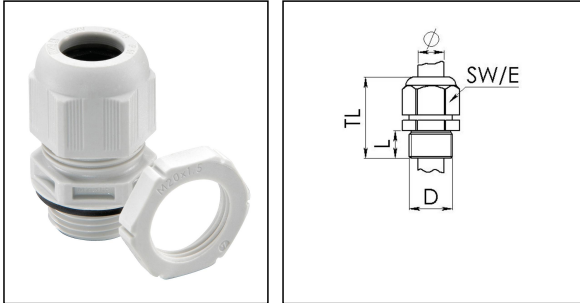

ESKV-SET 63

Cable gland with locknut, polyamide, M63, RAL 7035

Product illustrations are exemplary and may differ from the chosen product. Further variants and individual customization, we will gladly provide you on request.

Material cable gland	Polyamide
Material sealing gasket	EPDM
Temp. range min	-40 °C
Temp. range max	100 °C
Protection class	IP69, IP68 (5 bar 30 min)
Thread type	M
Ø Connection thread D	63
Lead	1,5
Length screw-in thread L	15 mm
Ø cable diameter min	34 mm
Ø cable diameter max	48 mm
Key width SW	68 mm
Collar diameter (E)	75 mm
Total length TL	64 mm - 78 mm
Glow wire test	750 °C
Type of cable anchorage	A
Install. torques fitting	30 N m
Install. torques cap nut	30 N m
Impact category	5
Equipment	Incl. connection thread gasket
Product Color	RAL 7035
Order no. RAL 7035	10066531
Type	ESKV-SET 63
Packing unit	3
ETIM-Classification	EC000441