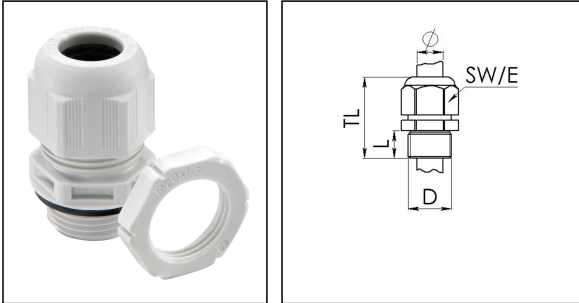

ESKV-SET 32

Cable gland with locknut, polyamide, M32, RAL 7035

Product illustrations are exemplary and may differ from the chosen product. Further variants and individual customization, we will gladly provide you on request.

Material cable gland	Polyamide
Material sealing gasket	EPDM
Temp. range min	-40 °C
Temp. range max	100 °C
Protection class	IP69, IP68 (5 bar 30 min)
Thread type	M
Ø Connection thread D	32
Lead	1,5
Length screw-in thread L	12 mm
Ø cable diameter min	13 mm
Ø cable diameter max	21 mm
Key width SW	36 mm
Collar diameter (E)	40 mm
Total length TL	42 mm - 51 mm
Glow wire test	750 °C
Type of cable anchorage	A
Install. torques fitting	15 N m
Install. torques cap nut	4 N m
Impact category	4
Equipment	Incl. connection thread gasket
Product Color	RAL 7035
Order no. RAL 7035	10066528
Type	ESKV-SET 32
Packing unit	25
ETIM-Classification	EC000441