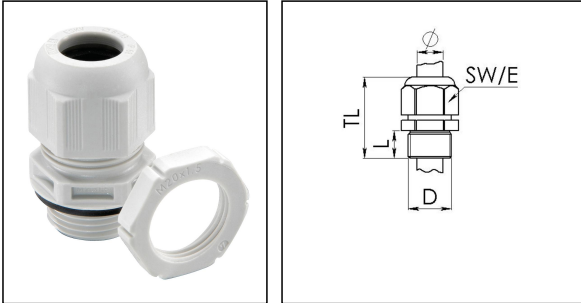

## ESKV-SET 16

Cable gland with locknut, polyamide, M16, RAL 7035

Product illustrations are exemplary and may differ from the chosen product. Further variants and individual customization, we will gladly provide you on request.

Material cable gland	Polyamide
Material sealing gasket	EPDM
Temp. range min	-40 °C
Temp. range max	100 °C
Protection class	IP69, IP68 (5 bar 30 min)
Thread type	M
Ø Connection thread D	16
Lead	1,5
Length screw-in thread L	9 mm
Ø cable diameter min	4,5 mm
Ø cable diameter max	10 mm
Key width SW	20 mm
Collar diameter (E)	22 mm
Total length TL	31 mm - 37 mm
Glow wire test	750 °C
Type of cable anchorage	A
Install. torques fitting	3,5 N m
Install. torques cap nut	1,5 N m
Impact category	3
Equipment	Incl. connection thread gasket
Product Color	RAL 7035
Order no. RAL 7035	10066525
Type	ESKV-SET 16
Packing unit	50
ETIM-Classification	EC000441