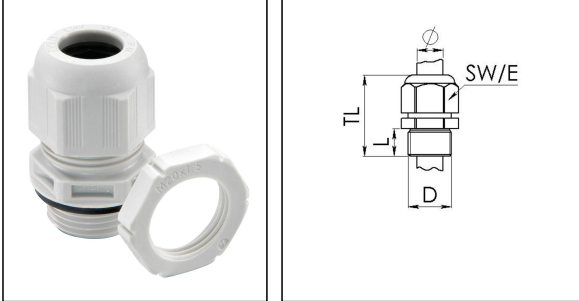

ESKV-SET 12

Cable gland with locknut, polyamide, M12, RAL 7035

Product illustrations are exemplary and may differ from the chosen product. Further variants and individual customization, we will gladly provide you on request.

Material cable gland	Polyamide
Material sealing gasket	EPDM
Temp. range min	-40 °C
Temp. range max	100 °C
Protection class	IP69, IP68 (5 bar 30 min)
Thread type	M
Ø Connection thread D	12
Lead	1,5
Length screw-in thread L	9 mm
Ø cable diameter min	3 mm
Ø cable diameter max	7 mm
Key width SW	16 mm
Collar diameter (E)	18 mm
Total length TL	29 mm - 34 mm
Glow wire test	750 °C
Type of cable anchorage	A
Install. torques fitting	2 N m
Install. torques cap nut	2 N m
Impact category	2
Equipment	Incl. connection thread gasket
Product Color	RAL 7035
Order no. RAL 7035	10066524
Type	ESKV-SET 12
Packing unit	50
ETIM-Classification	EC000441