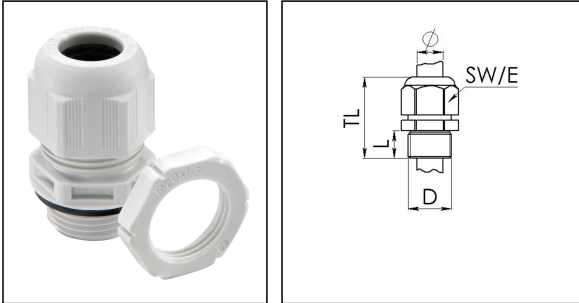

ESKV-SET 12

Cable gland with locknut, polyamide, M12, RAL 7035

Product illustrations are exemplary and may differ from the chosen product. Further variants and individual customization, we will gladly provide you on request.

Material cable gland	Polyamide
Material sealing gasket	EPDM
Temp. range min	-40 °C
Temp. range max	100 °C
Protection class	IP69, IP68 (5 bar 30 min)
Thread type	M
Ø Connection thread D	12
Lead	1,5
Length screw-in thread L	9 mm
Ø cable diameter min	3 mm
Ø cable diameter max	7 mm
Key width SW	16 mm
Collar diameter (E)	18 mm
Total length TL	29 mm - 34 mm
Glow wire test	750 °C
Type of cable anchorage	A
Install. torques fitting	2 N m
Install. torques cap nut	2 N m
Impact category	2
Equipment	Incl. connection thread gasket
Product Color	RAL 7035
Order no. RAL 7035	10066524
Type	ESKV-SET 12
Packing unit	50
ETIM-Classification	EC000441