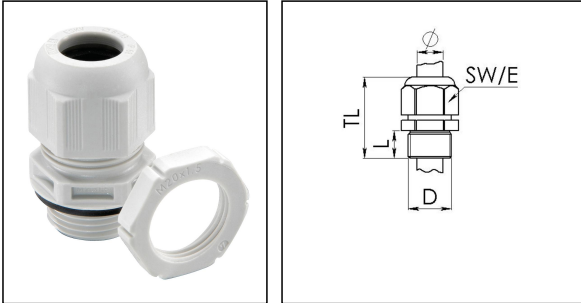

ESKV-SET 12

Cable gland with locknut, polyamide, M12, RAL 7035

Product illustrations are exemplary and may differ from the chosen product. Further variants and individual customization, we will gladly provide you on request.

Material cable gland	Polyamide
Material sealing gasket	EPDM
Temp. range min	-40 °C
Temp. range max	100 °C
Protection class	IP69, IP68 (5 bar 30 min)
Thread type	M
Ø Connection thread D	12
Lead	1,5
Length screw-in thread L	9 mm
Ø cable diameter min	3 mm
Ø cable diameter max	7 mm
Key width SW	16 mm
Collar diameter (E)	18 mm
Total length TL	29 mm - 34 mm
Glow wire test	750 °C
Type of cable anchorage	A
Install. torques fitting	2 N m
Install. torques cap nut	2 N m
Impact category	2
Equipment	Incl. connection thread gasket
Product Color	RAL 7035
Order no. RAL 7035	10066524
Type	ESKV-SET 12
Packing unit	50
ETIM-Classification	EC000441