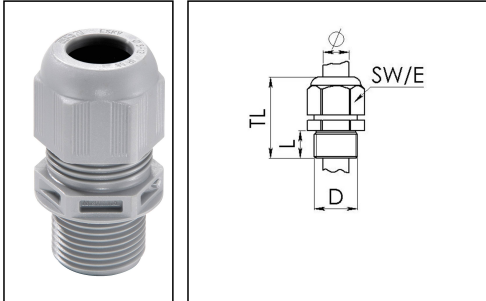

ESKV-L 32

Cable gland, polyamide, M32, RAL 7001 with long thread

Product illustrations are exemplary and may differ from the chosen product. Further variants and individual customization, we will gladly provide you on request.

Material cable gland	Polyamide
Material sealing gasket	EPDM
Protection class	IP68 (5 bar 30 min), IP69
Temp. range min	-40 °C
Temp. range max	100 °C
Glow wire test	750 °C
Thread type	M
Ø Connection thread D	32
Lead	1,5
Length screw-in thread L	15 mm
Ø cable diameter min	13 mm
Ø cable diameter max	21 mm
Ø cable diameter UL	14,6 mm - 19,5 mm
Key width SW	36 mm
Collar diameter (E)	40 mm
Total length TL	45 mm - 54 mm
Type of cable anchorage	A
Install. torques fitting	15 N m
Install. torques cap nut	4 N m
Impact category	4
Product Color	RAL 7001
Type	ESKV-L 32
Order no. RAL 7001	10066520
Packing unit	25
ETIM-Classification	EC000441