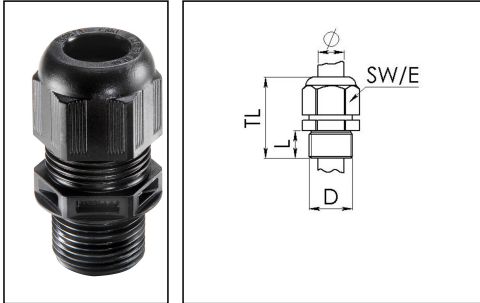

ESKV-L 12

Cable gland, polyamide, M12, RAL 9005 with long thread

Product illustrations are exemplary and may differ from the chosen product. Further variants and individual customization, we will gladly provide you on request.

Material cable gland	Polyamide
Material sealing gasket	EPDM
Protection class	IP69, IP68 (5 bar 30 min)
Temp. range min	-40 °C
Temp. range max	100 °C
Glow wire test	750 °C
Thread type	M
Ø Connection thread D	12
Lead	1,5
Length screw-in thread L	15 mm
Ø cable diameter min	3 mm
Ø cable diameter max	7 mm
Ø cable diameter UL	4,1 mm - 6 mm
Key width SW	16 mm
Collar diameter (E)	18 mm
Total length TL	35 mm - 40 mm
Type of cable anchorage	A
Install. torques fitting	2 N m
Install. torques cap nut	2 N m
Impact category	2
Product Color	RAL 9005
Type	ESKV-L 12
Order no. RAL 9005	10066500
Packing unit	50
ETIM-Classification	EC000441