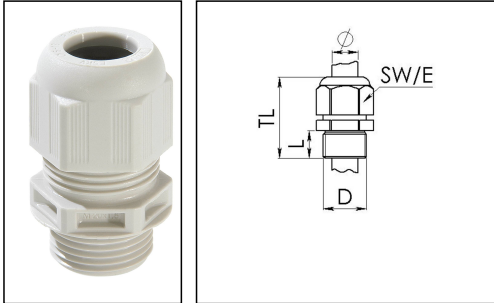

ESKV 63

Cable gland, polyamide, M63, RAL 7035 with short thread

Product illustrations are exemplary and may differ from the chosen product. Further variants and individual customization, we will gladly provide you on request.

| | |
|--------------------------|--------------------------------|
| Material cable gland | Polyamide |
| Material sealing gasket | EPDM |
| Protection class | IP69, IP68 (5 bar 30 min) |
| Temp. range min | -40 °C |
| Temp. range max | 100 °C |
| Glow wire test | 750 °C |
| Thread type | M |
| Ø Connection thread D | 63 |
| Lead | 1,5 |
| Length screw-in thread L | 15 mm |
| Ø cable diameter min | 34 mm |
| Ø cable diameter max | 48 mm |
| Ø cable diameter UL | 38,1 mm - 47,5 mm |
| Key width SW | 68 mm |
| Collar diameter (E) | 75 mm |
| Total length TL | 64 mm - 78 mm |
| Type of cable anchorage | A |
| Install. torques fitting | 30 N m |
| Install. torques cap nut | 30 N m |
| Impact category | 5 |
| Equipment | Incl. connection thread gasket |
| Product Color | RAL 7035 |
| Type | ESKV 63 |
| Order no. RAL 7035 | 10066417 |
| Packing unit | 3 |