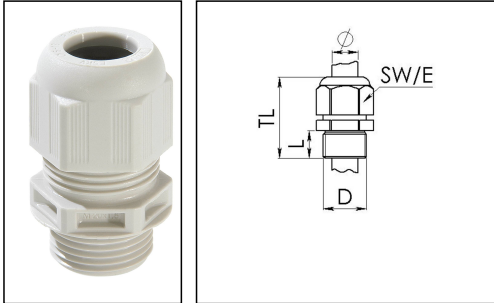

ESKV 16

Cable gland, polyamide, M16, RAL 7035 with short thread

Product illustrations are exemplary and may differ from the chosen product. Further variants and individual customization, we will gladly provide you on request.

Material cable gland	Polyamide
Material sealing gasket	EPDM
Protection class	IP69, IP68 (5 bar 30 min)
Temp. range min	-40 °C
Temp. range max	100 °C
Glow wire test	750 °C
Thread type	M
Ø Connection thread D	16
Lead	1,5
Length screw-in thread L	9 mm
Ø cable diameter min	4,5 mm
Ø cable diameter max	10 mm
Ø cable diameter UL	6 mm - 8,6 mm
Key width SW	20 mm
Collar diameter (E)	22 mm
Total length TL	31 mm - 37 mm
Type of cable anchorage	A
Install. torques fitting	3,5 N m
Install. torques cap nut	1,5 N m
Impact category	3
Product Color	RAL 7035
Type	ESKV 16
Order no. RAL 7035	10066411
Packing unit	50
ETIM-Classification	EC000441