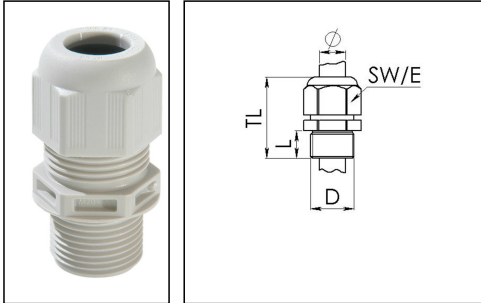

ESKV-L 63

Cable gland, polyamide, M63, RAL 7035 with long thread

Product illustrations are exemplary and may differ from the chosen product. Further variants and individual customization, we will gladly provide you on request.

Material cable gland	Polyamide
Material sealing gasket	EPDM
Protection class	IP69, IP68 (5 bar 30 min)
Temp. range min	-40 °C
Temp. range max	100 °C
Glow wire test	750 °C
Thread type	M
Ø Connection thread D	63
Lead	1,5
Length screw-in thread L	18 mm
Ø cable diameter min	34 mm
Ø cable diameter max	48 mm
Ø cable diameter UL	38,1 mm - 47,5 mm
Key width SW	68 mm
Collar diameter (E)	75 mm
Total length TL	67 mm - 81 mm
Type of cable anchorage	A
Install. torques fitting	30 N m
Install. torques cap nut	30 N m
Impact category	5
Equipment	Incl. connection thread gasket
Product Color	RAL 7035
Type	ESKV-L 63
Order no. RAL 7035	10066397
Packing unit	10