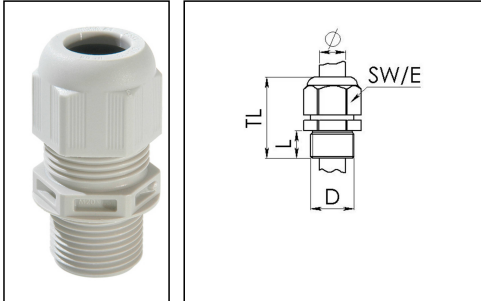

## ESKV-L 20

Cable gland, polyamide, M20, RAL 7035 with long thread

Product illustrations are exemplary and may differ from the chosen product. Further variants and individual customization, we will gladly provide you on request.

Material cable gland	Polyamide
Material sealing gasket	EPDM
Protection class	IP69, IP68 (5 bar 30 min)
Temp. range min	-40 °C
Temp. range max	100 °C
Glow wire test	750 °C
Thread type	M
Ø Connection thread D	20
Lead	1,5
Length screw-in thread L	15 mm
Ø cable diameter min	6 mm
Ø cable diameter max	13 mm
Ø cable diameter UL	7,5 mm - 11,3 mm
Key width SW	24 mm
Collar diameter (E)	27 mm
Total length TL	41 mm - 50 mm
Type of cable anchorage	A
Install. torques fitting	4 N m
Install. torques cap nut	3 N m
Impact category	3
Product Color	RAL 7035
Type	ESKV-L 20
Order no. RAL 7035	10066392
Packing unit	50
ETIM-Classification	EC000441