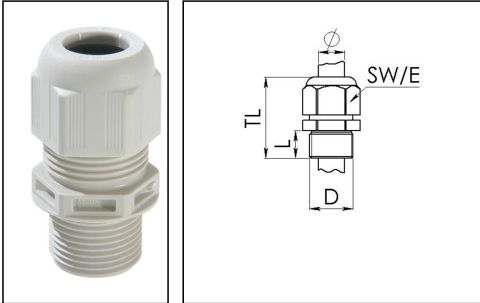

ESKV-L 16

Cable gland, polyamide, M16, RAL 7035 with long thread

Product illustrations are exemplary and may differ from the chosen product. Further variants and individual customization, we will gladly provide you on request.

Material cable gland	Polyamide
Material sealing gasket	EPDM
Protection class	IP69, IP68 (5 bar 30 min)
Temp. range min	-40 °C
Temp. range max	100 °C
Glow wire test	750 °C
Thread type	M
Ø Connection thread D	16
Lead	1,5
Length screw-in thread L	15 mm
Ø cable diameter min	4,5 mm
Ø cable diameter max	10 mm
Ø cable diameter UL	6 mm - 8,6 mm
Key width SW	20 mm
Collar diameter (E)	22 mm
Total length TL	37 mm - 43 mm
Type of cable anchorage	A
Install. torques fitting	3,5 N m
Install. torques cap nut	1,5 N m
Impact category	3
Product Color	RAL 7035
Type	ESKV-L 16
Order no. RAL 7035	10066391
Packing unit	50
ETIM-Classification	EC000441