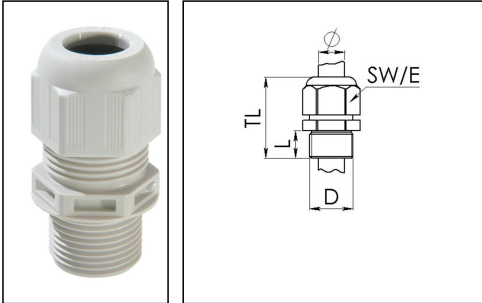

## ESKV-L 12

Cable gland, polyamide, M12, RAL 7035 with long thread

Product illustrations are exemplary and may differ from the chosen product. Further variants and individual customization, we will gladly provide you on request.

Material cable gland	Polyamide
Material sealing gasket	EPDM
Protection class	IP69, IP68 (5 bar 30 min)
Temp. range min	-40 °C
Temp. range max	100 °C
Glow wire test	750 °C
Thread type	M
Ø Connection thread D	12
Lead	1,5
Length screw-in thread L	15 mm
Ø cable diameter min	3 mm
Ø cable diameter max	7 mm
Ø cable diameter UL	4,1 mm - 6 mm
Key width SW	16 mm
Collar diameter (E)	18 mm
Total length TL	35 mm - 40 mm
Type of cable anchorage	A
Install. torques fitting	2 N m
Install. torques cap nut	2 N m
Impact category	2
Product Color	RAL 7035
Type	ESKV-L 12
Order no. RAL 7035	10066390
Packing unit	50
ETIM-Classification	EC000441