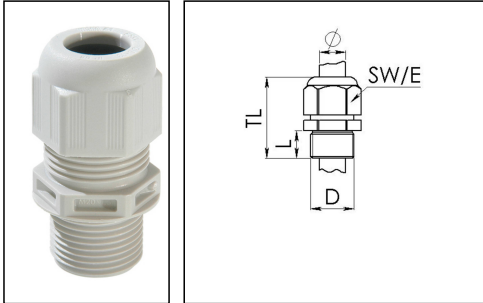

## ESKV-L 12

Cable gland, polyamide, M12, RAL 7035 with long thread

Product illustrations are exemplary and may differ from the chosen product. Further variants and individual customization, we will gladly provide you on request.

Material cable gland	Polyamide
Material sealing gasket	EPDM
Protection class	IP69, IP68 (5 bar 30 min)
Temp. range min	-40 °C
Temp. range max	100 °C
Glow wire test	750 °C
Thread type	M
Ø Connection thread D	12
Lead	1,5
Length screw-in thread L	15 mm
Ø cable diameter min	3 mm
Ø cable diameter max	7 mm
Ø cable diameter UL	4,1 mm - 6 mm
Key width SW	16 mm
Collar diameter (E)	18 mm
Total length TL	35 mm - 40 mm
Type of cable anchorage	A
Install. torques fitting	2 N m
Install. torques cap nut	2 N m
Impact category	2
Product Color	RAL 7035
Type	ESKV-L 12
Order no. RAL 7035	10066390
Packing unit	50
ETIM-Classification	EC000441