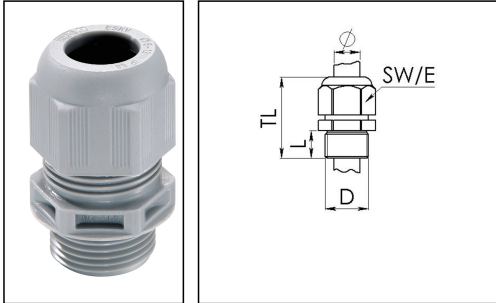

ESKV 20

Cable gland, polyamide, M20, RAL 7001 with short thread

Product illustrations are exemplary and may differ from the chosen product. Further variants and individual customization, we will gladly provide you on request.

Material cable gland	Polyamide
Material sealing gasket	EPDM
Protection class	IP69, IP68 (5 bar 30 min)
Temp. range min	-40 °C
Temp. range max	100 °C
Glow wire test	750 °C
Thread type	M
Ø Connection thread D	20
Lead	1,5
Length screw-in thread L	10 mm
Ø cable diameter min	6 mm
Ø cable diameter max	13 mm
Ø cable diameter UL	6 mm - 8,6 mm
Key width SW	24 mm
Collar diameter (E)	27 mm
Total length TL	36 mm - 45 mm
Type of cable anchorage	A
Install. torques fitting	4 N m
Install. torques cap nut	3 N m
Impact category	3
Product Color	RAL 7001
Type	ESKV 20
Order no. RAL 7001	10066382
Packing unit	50
ETIM-Classification	EC000441