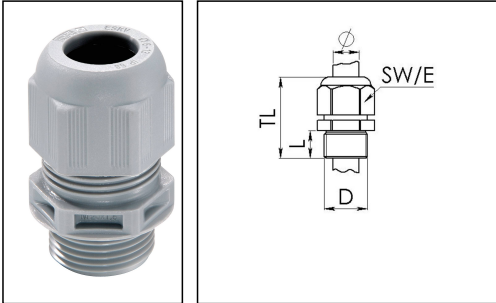

## ESKV 20

Cable gland, polyamide, M20, RAL 7001 with short thread

Product illustrations are exemplary and may differ from the chosen product. Further variants and individual customization, we will gladly provide you on request.

Material cable gland	Polyamide
Material sealing gasket	EPDM
Protection class	IP69, IP68 (5 bar 30 min)
Temp. range min	-40 °C
Temp. range max	100 °C
Glow wire test	750 °C
Thread type	M
Ø Connection thread D	20
Lead	1,5
Length screw-in thread L	10 mm
Ø cable diameter min	6 mm
Ø cable diameter max	13 mm
Ø cable diameter UL	6 mm - 8,6 mm
Key width SW	24 mm
Collar diameter (E)	27 mm
Total length TL	36 mm - 45 mm
Type of cable anchorage	A
Install. torques fitting	4 N m
Install. torques cap nut	3 N m
Impact category	3
Product Color	RAL 7001
Type	ESKV 20
Order no. RAL 7001	10066382
Packing unit	50
ETIM-Classification	EC000441