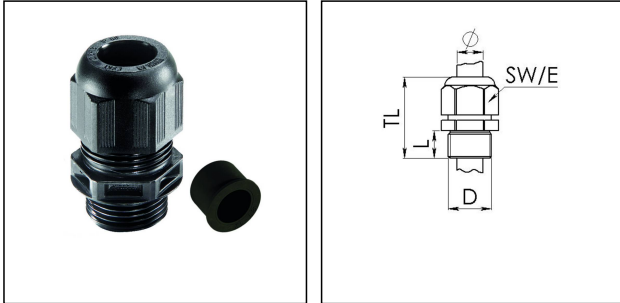

ESKV-RDE 63

Cable gland with reduction sealing insert, polyamide, M63, RAL 9005

Product illustrations are exemplary and may differ from the chosen product. Further variants and individual customization, we will gladly provide you on request.

Material cable gland	Polyamide
Material sealing gasket	EPDM
Temp. range min	-40 °C
Temp. range max	100 °C
Protection class	IP69, IP68 (5 bar 30 min)
Thread type	M
Ø Connection thread D	63
Lead	1,5
Length screw-in thread L	15 mm
Ø cable diameter min	28 mm
Ø cable diameter max	48 mm
Key width SW	68 mm
Collar diameter (E)	75 mm
Total length TL	64 mm - 78 mm
Glow wire test	750 °C
Type of cable anchorage	A
Install. torques fitting	30 N m
Install. torques cap nut	30 N m
Impact category	5
Equipment	Incl. connection thread gasket
Advice	With reduction insert
Product Color	RAL 9005
Order no. RAL 9005	10064999
Type	ESKV-RDE 63
Packing unit	3