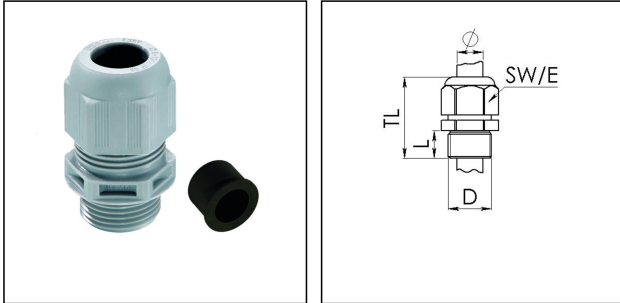

## ESKV-RDE 12

Cable gland with reduction sealing insert, polyamide, M12, RAL 7001

Product illustrations are exemplary and may differ from the chosen product. Further variants and individual customization, we will gladly provide you on request.

Material cable gland	Polyamide
Material sealing gasket	EPDM
Temp. range min	-40 °C
Temp. range max	100 °C
Protection class	IP69, IP68 (5 bar 30 min)
Thread type	M
Ø Connection thread D	12
Lead	1,5
Length screw-in thread L	9 mm
Ø cable diameter min	1 mm
Ø cable diameter max	7 mm
Key width SW	16 mm
Collar diameter (E)	18 mm
Total length TL	29 mm - 34 mm
Glow wire test	750 °C
Type of cable anchorage	A
Install. torques fitting	2 N m
Install. torques cap nut	2 N m
Impact category	2
Advice	With reduction insert
Product Color	RAL 7001
Order no. RAL 7001	10064984
Type	ESKV-RDE 12
Packing unit	50
ETIM-Classification	EC000441