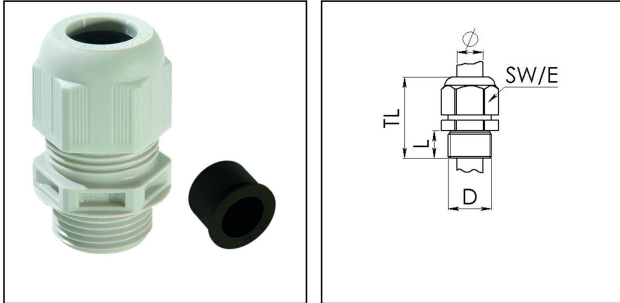

## ESKV-RDE 25

Cable gland with reduction sealing insert, polyamide, M25, RAL 7035

Product illustrations are exemplary and may differ from the chosen product. Further variants and individual customization, we will gladly provide you on request.

Material cable gland	Polyamide
Material sealing gasket	EPDM
Temp. range min	-40 °C
Temp. range max	100 °C
Protection class	IP69, IP68 (5 bar 30 min)
Thread type	M
Ø Connection thread D	25
Lead	1,5
Length screw-in thread L	10 mm
Ø cable diameter min	7 mm
Ø cable diameter max	17 mm
Key width SW	29 mm
Collar diameter (E)	32 mm
Total length TL	38 mm - 47 mm
Glow wire test	750 °C
Type of cable anchorage	A
Install. torques fitting	10 N m
Install. torques cap nut	4 N m
Impact category	4
Advice	With reduction insert
Product Color	RAL 7035
Order no. RAL 7035	10064979
Type	ESKV-RDE 25
Packing unit	50
ETIM-Classification	EC000441