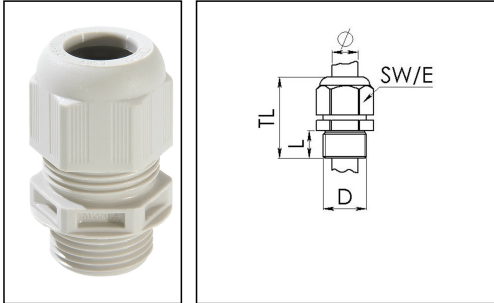

## ESKV 20 LT

Cable gland LowTemp, polyamide, M20, RAL 7035 with short thread

Product illustrations are exemplary and may differ from the chosen product. Further variants and individual customization, we will gladly provide you on request.

Material cable gland	Polyamide
Material sealing gasket	Silicone
Protection class	IP69, IP68 (5 bar 30 min)
Temp. range min	-60 °C
Temp. range max	100 °C
Glow wire test	750 °C
Thread type	M
Ø Connection thread D	20
Lead	1,5
Length screw-in thread L	10 mm
Ø cable diameter min	6 mm
Ø cable diameter max	13 mm
Key width SW	24 mm
Collar diameter (E)	27 mm
Total length TL	36 mm - 45 mm
Type of cable anchorage	A
Install. torques fitting	4 N m
Install. torques cap nut	3 N m
Impact category	3
Product Color	RAL 7035
Type	ESKV 20 LT
Order no. RAL 7035	10062778
Packing unit	50
ETIM-Classification	EC000441