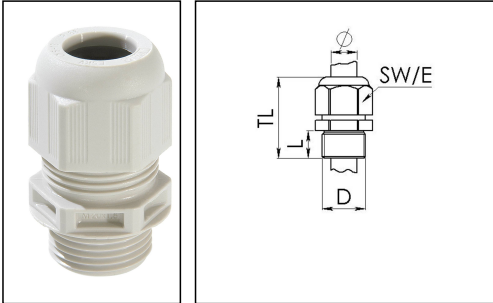

ESKV 16 LT

Cable gland LowTemp, polyamide, M16, RAL 7035 with short thread

Product illustrations are exemplary and may differ from the chosen product. Further variants and individual customization, we will gladly provide you on request.

Material cable gland	Polyamide
Material sealing gasket	Silicone
Protection class	IP68 (5 bar 30 min), IP69
Temp. range min	-60 °C
Temp. range max	100 °C
Glow wire test	750 °C
Thread type	M
Ø Connection thread D	16
Lead	1,5
Length screw-in thread L	9 mm
Ø cable diameter min	4,5 mm
Ø cable diameter max	10 mm
Key width SW	20 mm
Collar diameter (E)	22 mm
Total length TL	31 mm - 37 mm
Type of cable anchorage	A
Install. torques fitting	3,5 N m
Install. torques cap nut	1,5 N m
Impact category	3
Product Color	RAL 7035
Type	ESKV 16 LT
Order no. RAL 7035	10062777
Packing unit	50
ETIM-Classification	EC000441