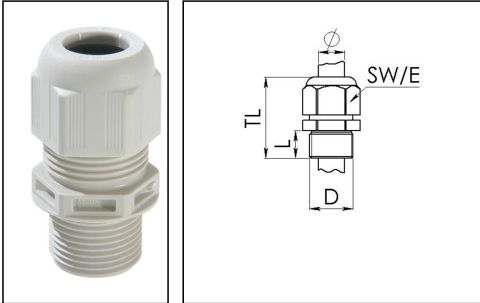

ESKV-L 63 LT

Cable gland LowTemp, polyamide, M63, RAL 7035 with long thread

Product illustrations are exemplary and may differ from the chosen product. Further variants and individual customization, we will gladly provide you on request.

Material cable gland	Polyamide
Material sealing gasket	Silicone
Protection class	IP69, IP68 (5 bar 30 min)
Temp. range min	-60 °C
Temp. range max	100 °C
Glow wire test	750 °C
Thread type	M
Ø Connection thread D	63
Lead	1,5
Length screw-in thread L	18 mm
Ø cable diameter min	34 mm
Ø cable diameter max	48 mm
Key width SW	68 mm
Collar diameter (E)	75 mm
Total length TL	67 mm - 81 mm
Type of cable anchorage	A
Install. torques fitting	30 N m
Install. torques cap nut	30 N m
Impact category	5
Equipment	Incl. connection thread gasket
Product Color	RAL 7035
Type	ESKV-L 63 LT
Order no. RAL 7035	10062762
Packing unit	10
ETIM-Classification	EC000441