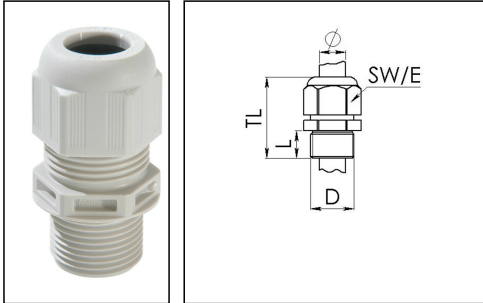

ESKV-L 32 LT

Cable gland LowTemp, polyamide, M32, RAL 7035 with long thread

Product illustrations are exemplary and may differ from the chosen product. Further variants and individual customization, we will gladly provide you on request.

Material cable gland	Polyamide
Material sealing gasket	Silicone
Protection class	IP69, IP68 (5 bar 30 min)
Temp. range min	-60 °C
Temp. range max	100 °C
Glow wire test	750 °C
Thread type	M
Ø Connection thread D	32
Lead	1,5
Length screw-in thread L	15 mm
Ø cable diameter min	13 mm
Ø cable diameter max	21 mm
Key width SW	36 mm
Collar diameter (E)	40 mm
Total length TL	45 mm - 54 mm
Type of cable anchorage	A
Install. torques fitting	15 N m
Install. torques cap nut	4 N m
Impact category	4
Product Color	RAL 7035
Type	ESKV-L 32 LT
Order no. RAL 7035	10062759
Packing unit	25
ETIM-Classification	EC000441