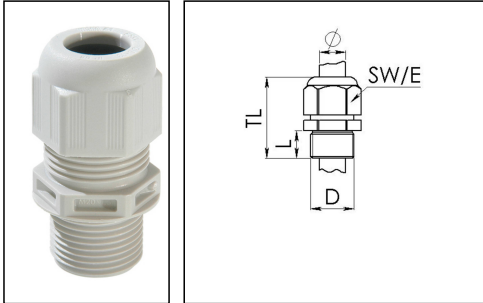

ESKV-L 32 LT

Cable gland LowTemp, polyamide, M32, RAL 7035 with long thread

Product illustrations are exemplary and may differ from the chosen product. Further variants and individual customization, we will gladly provide you on request.

| | |
|---------------------------------|---------------------------|
| Material cable gland | Polyamide |
| Material sealing gasket | Silicone |
| Protection class | IP69, IP68 (5 bar 30 min) |
| Temp. range min | -60 °C |
| Temp. range max | 100 °C |
| Glow wire test | 750 °C |
| Thread type | M |
| Ø Connection thread D | 32 |
| Lead | 1,5 |
| Length screw-in thread L | 15 mm |
| Ø cable diameter min | 13 mm |
| Ø cable diameter max | 21 mm |
| Key width SW | 36 mm |
| Collar diameter (E) | 40 mm |
| Total length TL | 45 mm - 54 mm |
| Type of cable anchorage | A |
| Install. torques fitting | 15 N m |
| Install. torques cap nut | 4 N m |
| Impact category | 4 |
| Product Color | RAL 7035 |
| Type | ESKV-L 32 LT |
| Order no. RAL 7035 | 10062759 |
| Packing unit | 25 |
| ETIM-Classification | EC000441 |