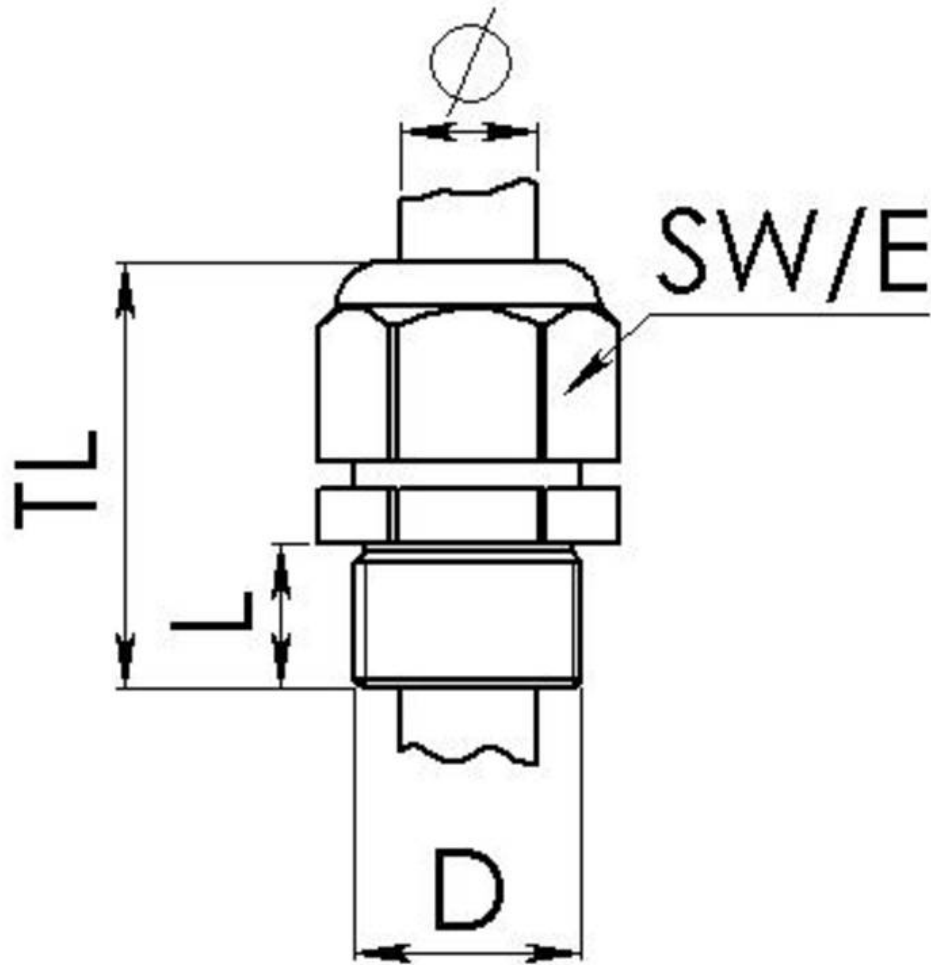

Your Contact:

WISKA Systems Ibérica, S. L.

Mr. Javier Cebrián · C/ Roquetes Nave 117 – Pol. Ind. Can Magre · 08187 Sta. Eulalia de Ronçana · Barcelona, España

☎ +34 (93) 844 65 73 · 📠 +34 (93) 844 86 77

contact@wiska.es · www.wiska.es