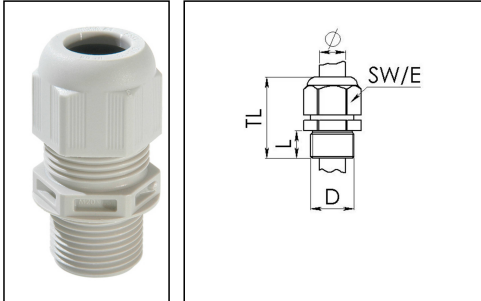

## ESKV-L 12 LT

Cable gland LowTemp, polyamide, M12, RAL 7035 with long thread

Product illustrations are exemplary and may differ from the chosen product. Further variants and individual customization, we will gladly provide you on request.

Material cable gland	Polyamide
Material sealing gasket	Silicone
Protection class	IP69, IP68 (5 bar 30 min)
Temp. range min	-60 °C
Temp. range max	100 °C
Glow wire test	750 °C
Thread type	M
Ø Connection thread D	12
Lead	1,5
Length screw-in thread L	15 mm
Ø cable diameter min	3 mm
Ø cable diameter max	7 mm
Key width SW	16 mm
Collar diameter (E)	18 mm
Total length TL	35 mm - 40 mm
Type of cable anchorage	A
Install. torques fitting	2 N m
Install. torques cap nut	2 N m
Impact category	2
Product Color	RAL 7035
Type	ESKV-L 12 LT
Order no. RAL 7035	10062737
Packing unit	50
ETIM-Classification	EC000441