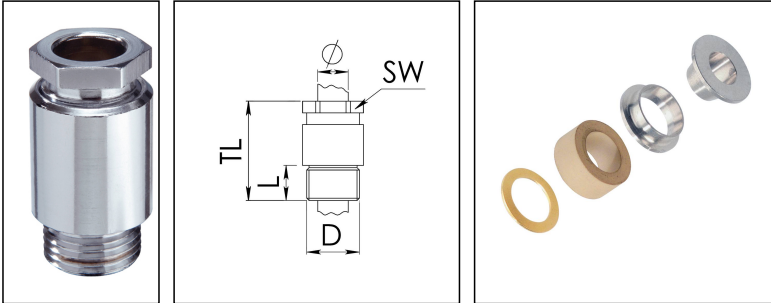

KVM 56-Z38/Cr

Cable gland, brass chromed-plated, DIN 89280, M56

Products may differ in size, colour and appearance to those shown. If you require further information or customisation, please contact us directly.

Material cable gland	Brass chromium-plated
Material sealing gasket	EPDM
Material earthing insert	Brass chromium-plated
Temp. range min	-40 °C
Temp. range max	100 °C
Protection class	IP54
Thread type	M
Ø Connection thread D	56
Lead	2
Length screw-in thread L	15 mm
Ø cable diameter min	35 mm
Ø cable diameter max	38,5 mm
Key width SW	55 mm
Collar diameter (E)	63 mm
Total length TL	68 mm
Install. torques fitting	20 N m
Install. torques cap nut	15 N m
Surface	Chromium-plated
Order no. chrome-plated	10014540
Type	KVM 56-Z38/Cr
Packing unit	1
Tariff number	85369010
EAN number	4007685145404
ETIM-Classification	EC000441