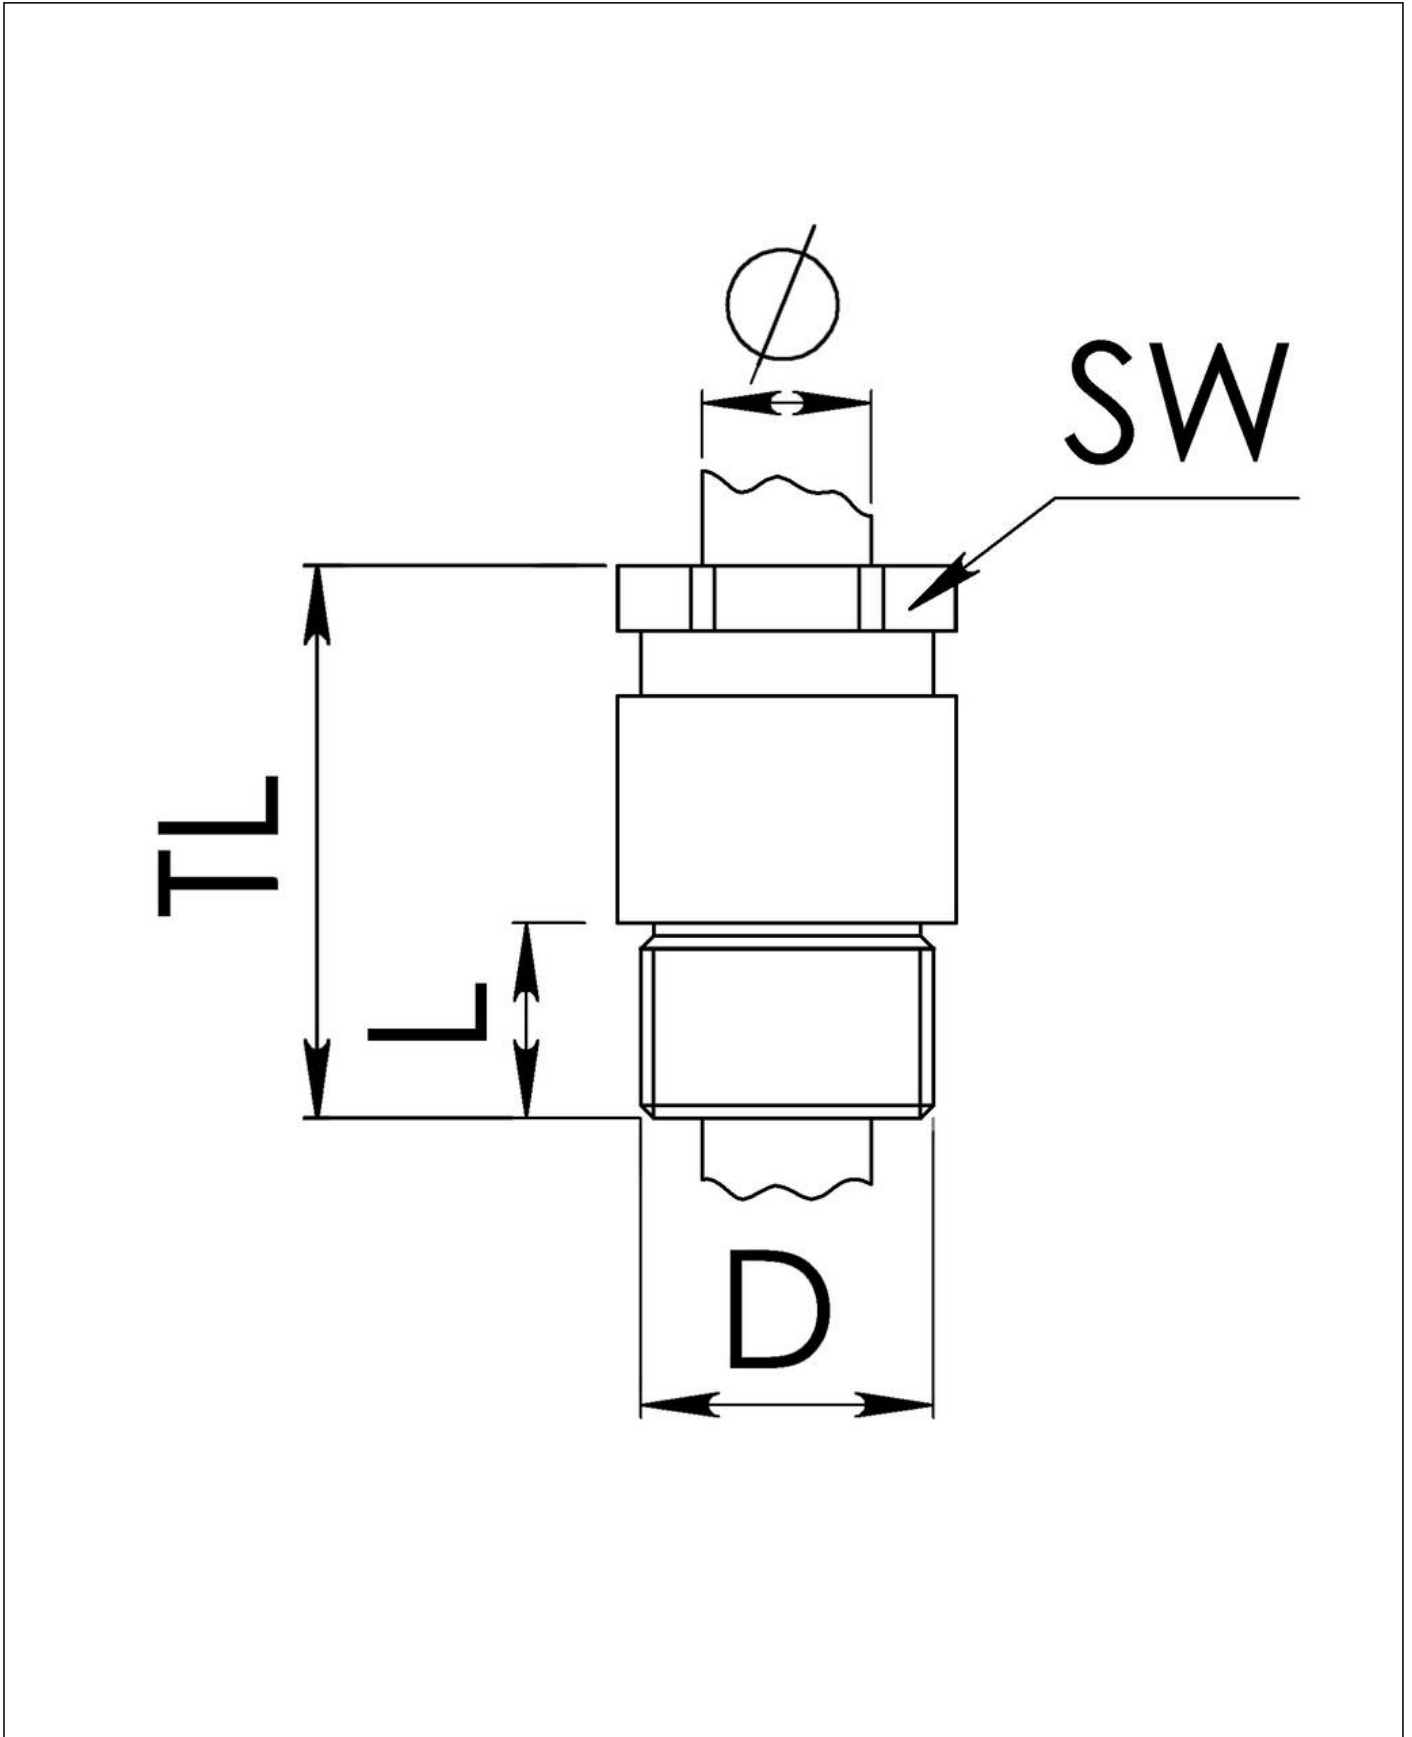

Your Contact:

WISKA Systems Ibérica, S. L.

C/ Roquetes Nave 117 - Pol. Ind. Can Magre · 08187 Sta. Eulalia de Ronçana · Barcelona, España

☎ +34 (93) 844 65 73 · 📠 +34 (93) 844 86 77

contact@wiska.es · www.wiska.es